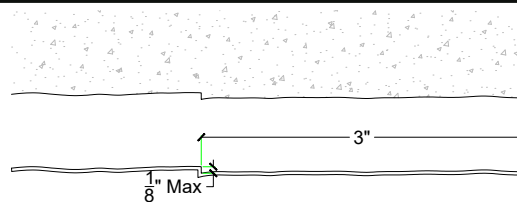

Pattern #6031

3" Wide Plank Cedar

2'x 2' Picture Area

V-Lite Plastic Formliner

Materials

STY - Polystyrene (White) - Single Use
ABS (Gray) - Up to 10 Reuses

Care and Handling

Keep out of the sunlight and cover when not in use. Keep away from steam, acids, and certain fuels. For further instructions refer to application guide

SECTION VIEW

ELEVATION VIEW

Number of Modules: 1

Pattern Modules

MATCHING:

- End to End
- Top to Bottom
- Does Not Match

ROTATE 180 DEGREES:

- Yes
- No