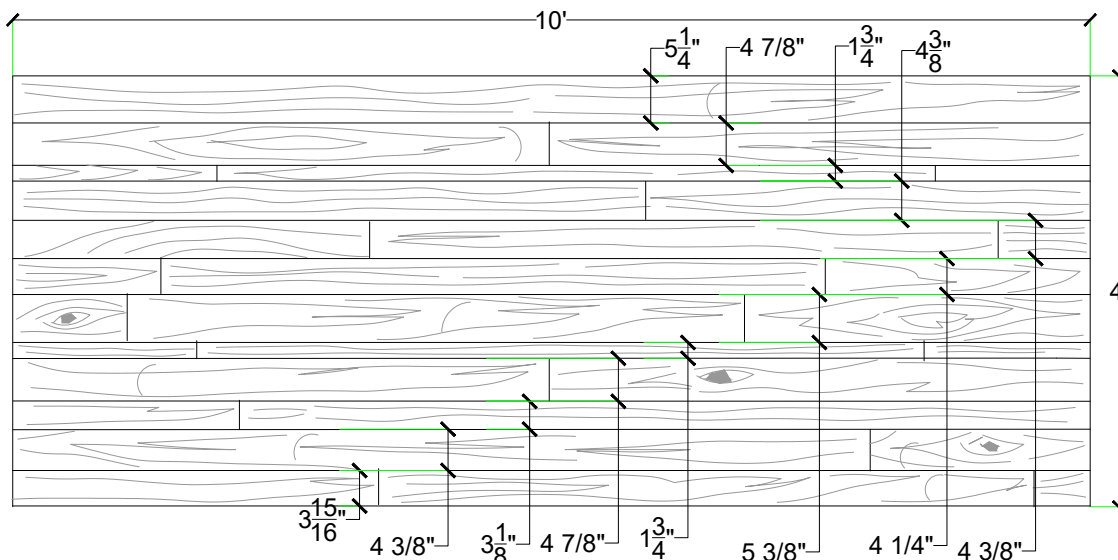

Pattern #6012

Random Width and
Depth Rough Sawn Cedar Planks

2'x 2' Picture Area

V-Lite Plastic Formliner

Materials

STY - Polystyrene (White) - Single Use
ABS (Gray) - Up to 10 Reuses

Care and Handling

Keep out of the sunlight and cover when not in use. Keep away from steam, acids, and certain fuels. For further instructions refer to application guide

Thermal Expansion

Approximately 1/16" per every 10°F change in material temperature.

Note

Pattern may require additional backing. We recommend a mockup pour simulating actual job conditions. Refer to Application Guide.

SECTION VIEW

ELEVATION VIEW

Number of Modules: 1

Pattern Modules

MATCHING:

- End to End
- Top to Bottom
- Does Not Match

ROTATE 180 DEGREES:

- Yes
- No