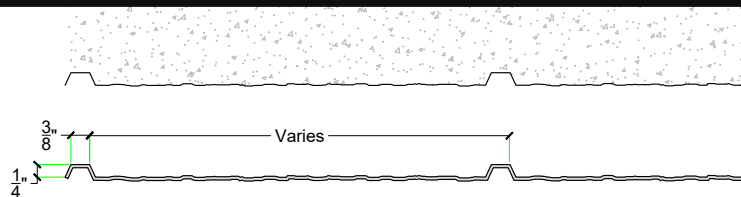

Pattern #6009

Random Width Rustic Cedar

V-Lite Plastic Formliner

2'x 2' Picture Area

Materials

STY - Polystyrene (White) - Single Use
ABS (Gray) - Up to 10 Reuses

Care and Handling

Keep out of the sunlight and cover when not in use. Keep away from steam, acids, and certain fuels. For further instructions refer to application guide.

Thermal Expansion

Approximately 1/16" per every 10°F change in material temperature.

Note

Pattern may require additional backing. We recommend a mockup pour simulating actual job conditions. Refer to Application Guide.

SECTION VIEW

ELEVATION VIEW

Number of Modules: 1

Pattern Modules

MATCHING:

- End to End
- Top to Bottom
- Does Not Match

ROTATE 180 DEGREES:

- Yes
- No