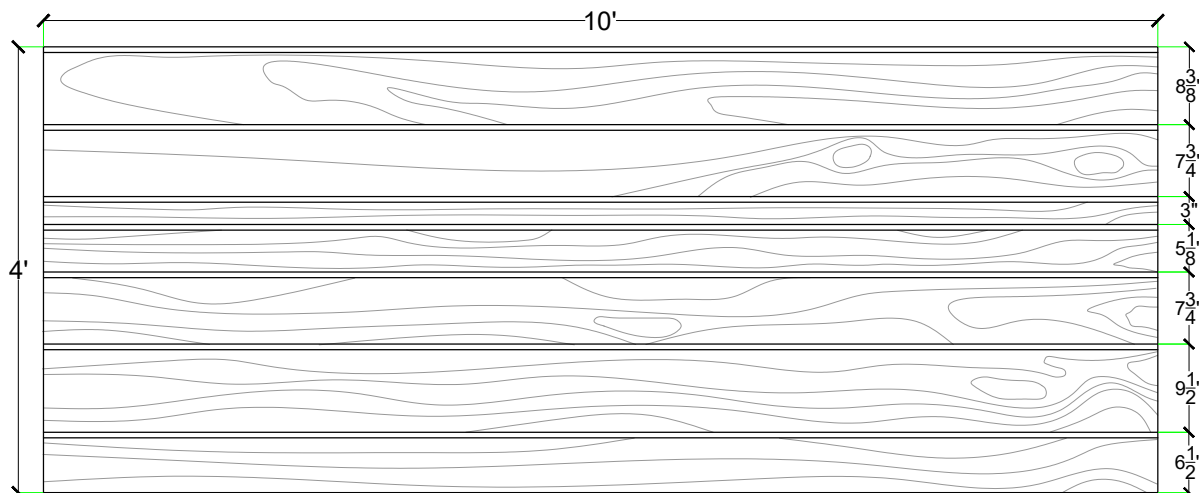

Pattern #6009

Random Width Rustic Cedar

V-Lite Plastic Formliner

2'x 2' Picture Area

Materials

STY - Polystyrene (White) - Single Use
ABS (Gray) - Up to 10 Reuses

Care and Handling

Keep out of the sunlight and cover when not in use. Keep away from steam, acids, and certain fuels. For further instructions refer to application guide.

Thermal Expansion

Approximately 1/16" per every 10°F change in material temperature.

Note

Pattern may require additional backing. We recommend a mockup pour simulating actual job conditions. Refer to Application Guide.

SECTION VIEW

ELEVATION VIEW

Number of Modules: 1

Pattern Modules

MATCHING:

- End to End
- Top to Bottom
- Does Not Match

ROTATE 180 DEGREES:

- Yes
- No