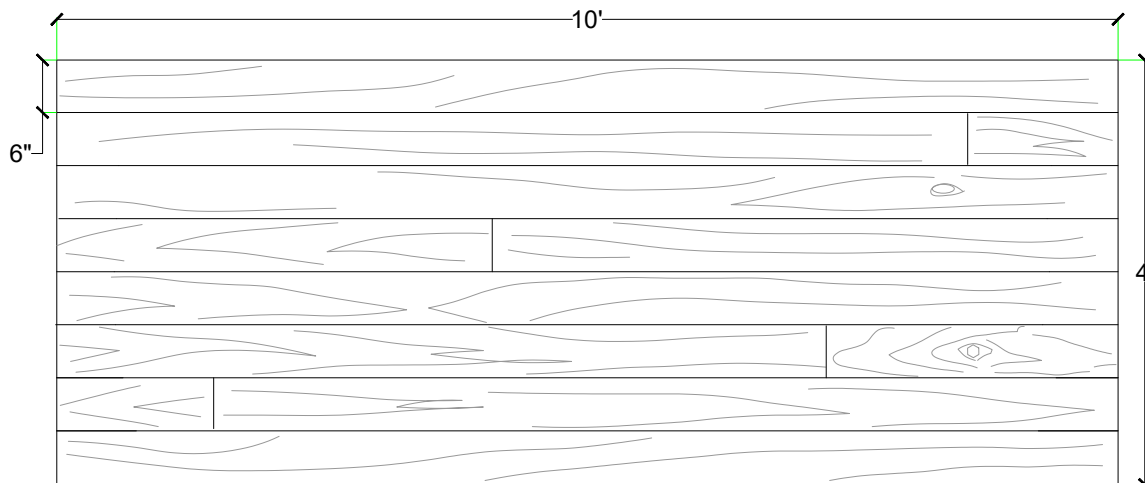

Pattern #6005

6" Wide Plank Cedar

2'x 2' Picture Area

V-Lite Plastic Formliner

Materials

STY - Polystyrene (White) - Single Use
ABS (Gray) - Up to 10 Reuses

Care and Handling

Keep out of the sunlight and cover when not in use. Keep away from steam, acids, and certain fuels. For further instructions refer to application guide.

Thermal Expansion

Approximately 1/16" per every 10°F change in material temperature.

Note

Pattern may require additional backing. We recommend a mockup pour simulating actual job conditions. Refer to Application Guide.

SECTION VIEW

ELEVATION VIEW

Number of Modules: 1

Pattern Modules

MATCHING:

- End to End
- Top to Bottom
- Does Not Match

ROTATE 180 DEGREES:

- Yes
- No