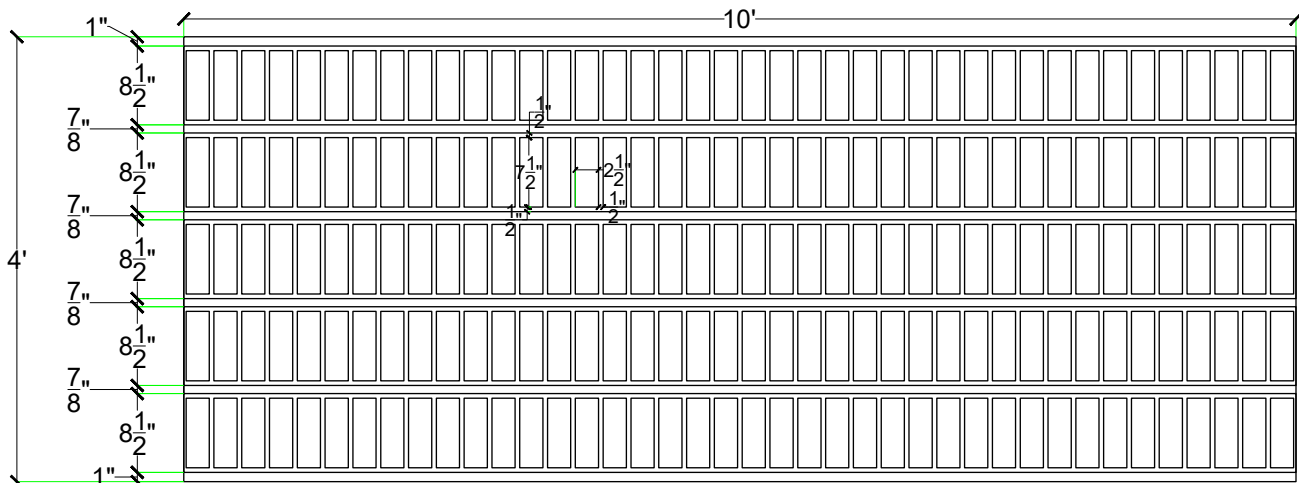

Note

Pattern may require additional backing. We recommend a mockup pour simulating actual job conditions. Refer to Application Guide.

SECTION VIEW

ELEVATION VIEW

Number of Modules: 1

Pattern Modules

MATCHING:

- End to End
- Top to Bottom
- Does Not Match

ROTATE 180 DEGREES:

- Yes
- No

ADDITIONAL BACKING REQUIRED:

- Yes
- No
- Maybe

STAGGERED PATTERN:

- Yes
- No