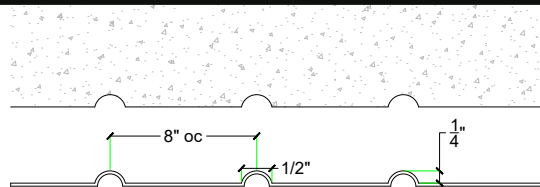

SECTION VIEW

ELEVATION VIEW