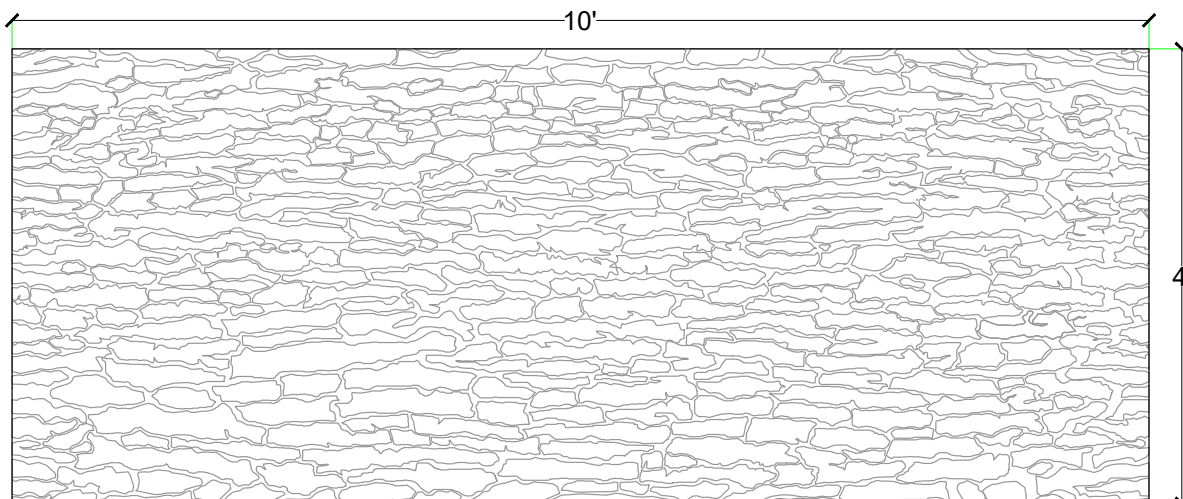

Pattern #2902

Fractured Granite

2'x 2' Picture Area

V-Lite Plastic Formliner

Materials

STY - Polystyrene (White) - Single Use
ABS (Gray) - Up to 10 Reuses

Care and Handling

Keep out of the sunlight and cover when not in use. Keep away from steam, acids, and certain fuels. For further instructions refer to application guide

Thermal Expansion

Approximately 1/16" per every 10°F change in material temperature.

Note

Pattern may require additional backing. We recommend a mockup pour simulating actual job conditions. Refer to Application Guide.

SECTION VIEW

ELEVATION VIEW

Number of Modules: 1

Pattern Modules

MATCHING:

- End to End
- Top to Bottom
- Does Not Match

ROTATE 180 DEGREES:

- Yes
- No