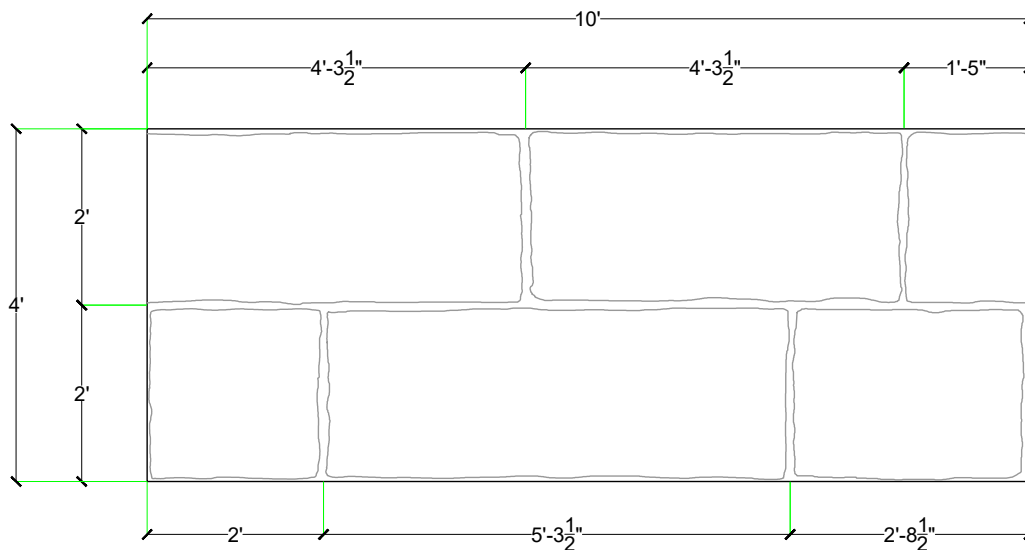

Pattern #2419

Weathered Limestone (24" Coursing)

2'x 2' Picture Area

V-Lite Plastic Formliner

Materials

STY - Polystyrene (White) - Single Use
ABS (Gray) - Up to 10 Reuses

Care and Handling

Keep out of the sunlight and cover when not in use. Keep away from steam, acids, and certain fuels. For further instructions refer to application guide.

Thermal Expansion

Approximately 1/16" per every 10°F change in material temperature.

Note

Pattern may require additional backing. We recommend a mockup pour simulating actual job conditions. Refer to Application Guide.

SECTION VIEW

ELEVATION VIEW

Number of Modules: 1

Pattern Modules

MATCHING:

- End to End
- Top to Bottom
- Does Not Match

ROTATE 180 DEGREES:

- Yes
- No