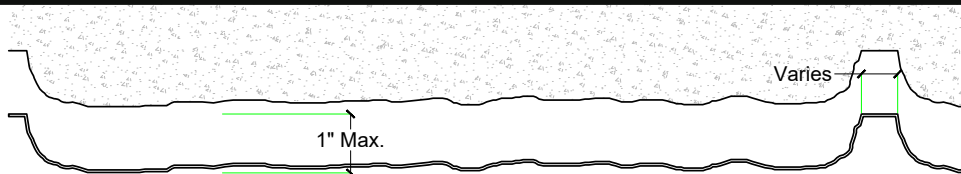

Pattern #2419

Weathered Limestone (24" Coursing)

2'x 2' Picture Area

V-Lite Plastic Formliner

Materials

STY - Polystyrene (White) - Single Use
ABS (Gray) - Up to 10 Reuses

Care and Handling

Keep out of the sunlight and cover when not in use. Keep away from steam, acids, and certain fuels. For further instructions refer to application guide.

Thermal Expansion

Approximately 1/16" per every 10°F change in material temperature.

Note

Pattern may require additional backing. We recommend a mockup pour simulating actual job conditions. Refer to Application Guide.

SECTION VIEW

ELEVATION VIEW

Number of Modules: 1

Pattern Modules

MATCHING:

- End to End
- Top to Bottom
- Does Not Match

ROTATE 180 DEGREES:

- Yes
- No