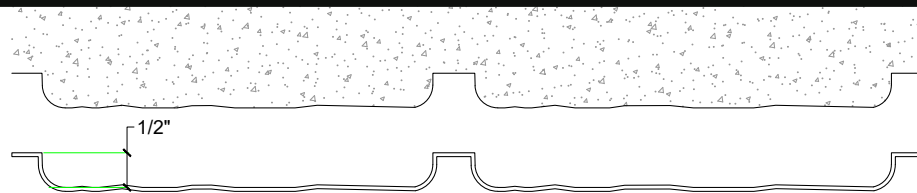

Pattern #2309

Small Cobblestone

2'x 2' Picture Area

V-Lite Plastic Formliner

Materials

STY - Polystyrene (White) - Single Use
ABS (Gray) - Up to 10 Reuses

Care and Handling

Keep out of the sunlight and cover when not in use. Keep away from steam, acids, and certain fuels. For further instructions refer to application guide

Thermal Expansion

Approximately 1/16" per every 10°F change in material temperature.

Note

Pattern may require additional backing. We recommend a mockup pour simulating actual job conditions. Refer to Application Guide.

SECTION VIEW

ELEVATION VIEW

Number of Modules: 1

Pattern Modules

MATCHING:

- End to End
- Top to Bottom
- Does Not Match

ROTATE 180 DEGREES:

- Yes
- No