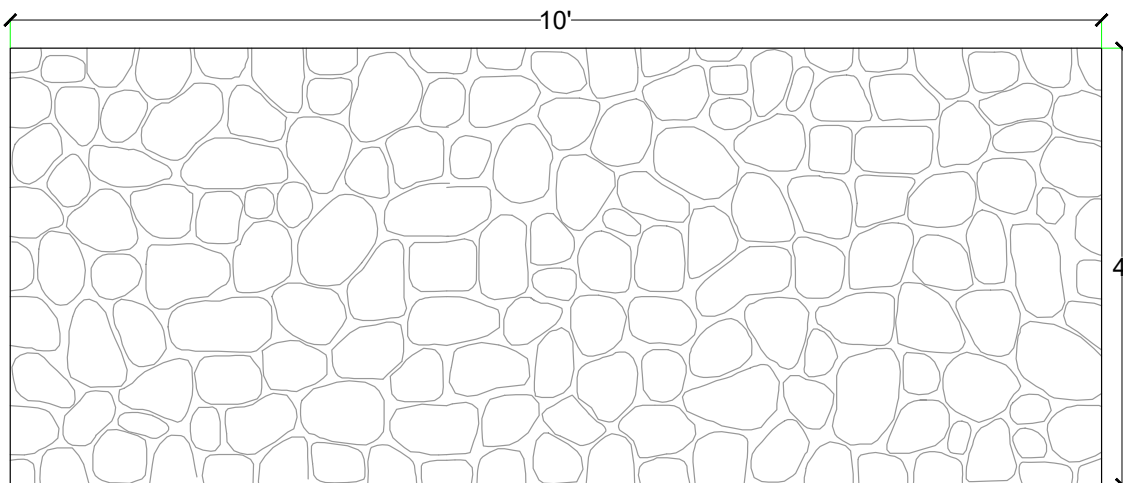

Pattern #2303

River Stone

2'x 2' Picture Area

V-Lite Plastic Formliner

Materials

STY - Polystyrene (White) - Single Use
ABS (Gray) - Up to 10 Reuses

Care and Handling

Keep out of the sunlight and cover when not in use. Keep away from steam, acids, and certain fuels. For further instructions refer to application guide

Thermal Expansion

Approximately 1/16" per every 10°F change in material temperature.

Note

Pattern may require additional backing. We recommend a mockup pour simulating actual job conditions. Refer to Application Guide.

SECTION VIEW

ELEVATION VIEW

Number of Modules: 1

Pattern Modules

MATCHING:

- End to End
- Top to Bottom
- Does Not Match

ROTATE 180 DEGREES:

- Yes
- No